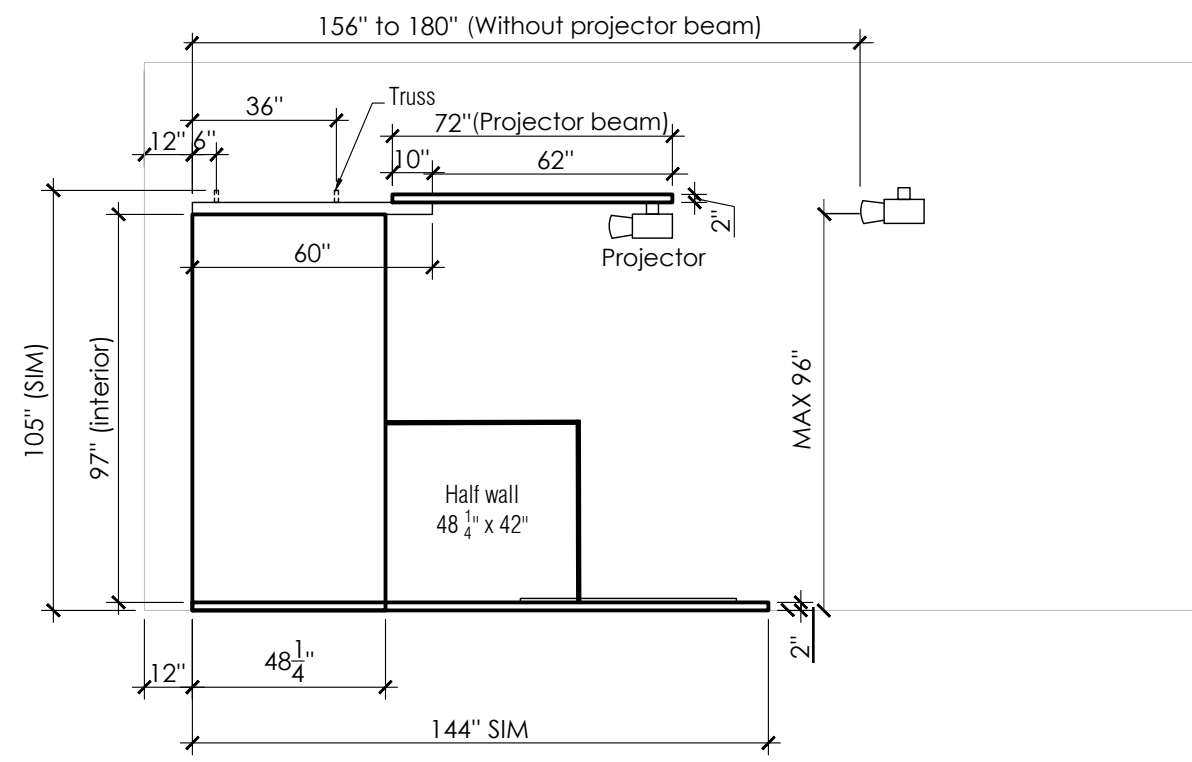

1 TOP VIEW
SCALE: 1/4" = 1'-0"

2 SIDE VIEW
SCALE: 1/4" = 1'-0"

PROJET: SimBooth Kit 2