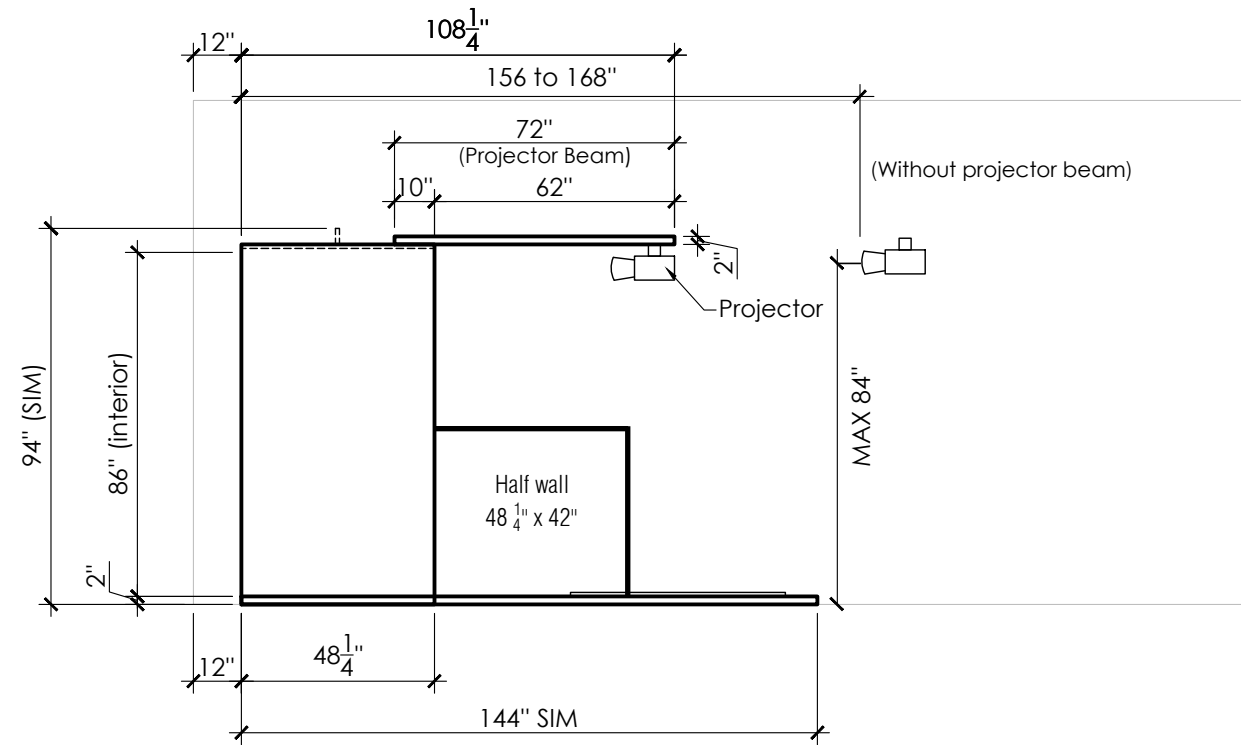

**1** TOP VIEW  
SCALE: 1/4" = 1'-0"

**2** SIDE VIEW  
SCALE: 1/4" = 1'-0"