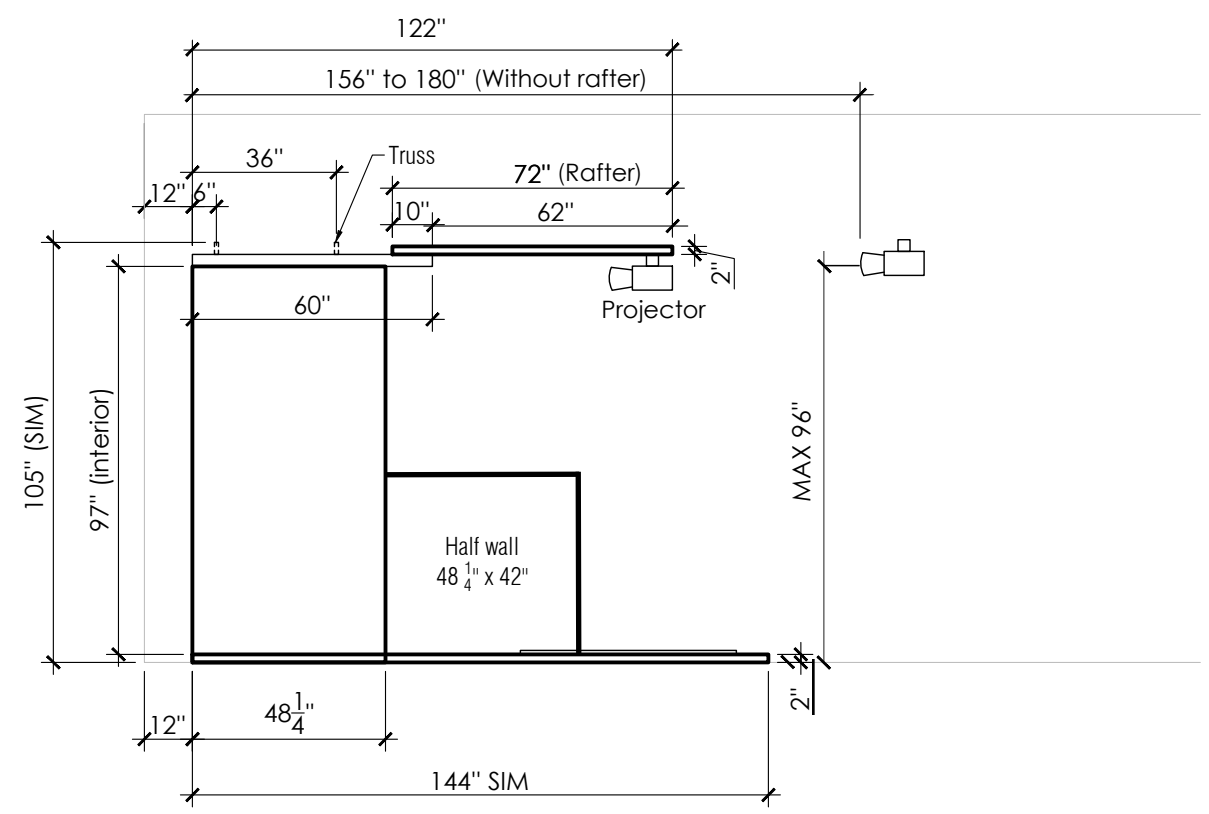

1 TOP VIEW
SCALE: 1/4" = 1'-0"

2 SIDE VIEW
SCALE: 1/4" = 1'-0"

PROJET: SimBooth Kit 2